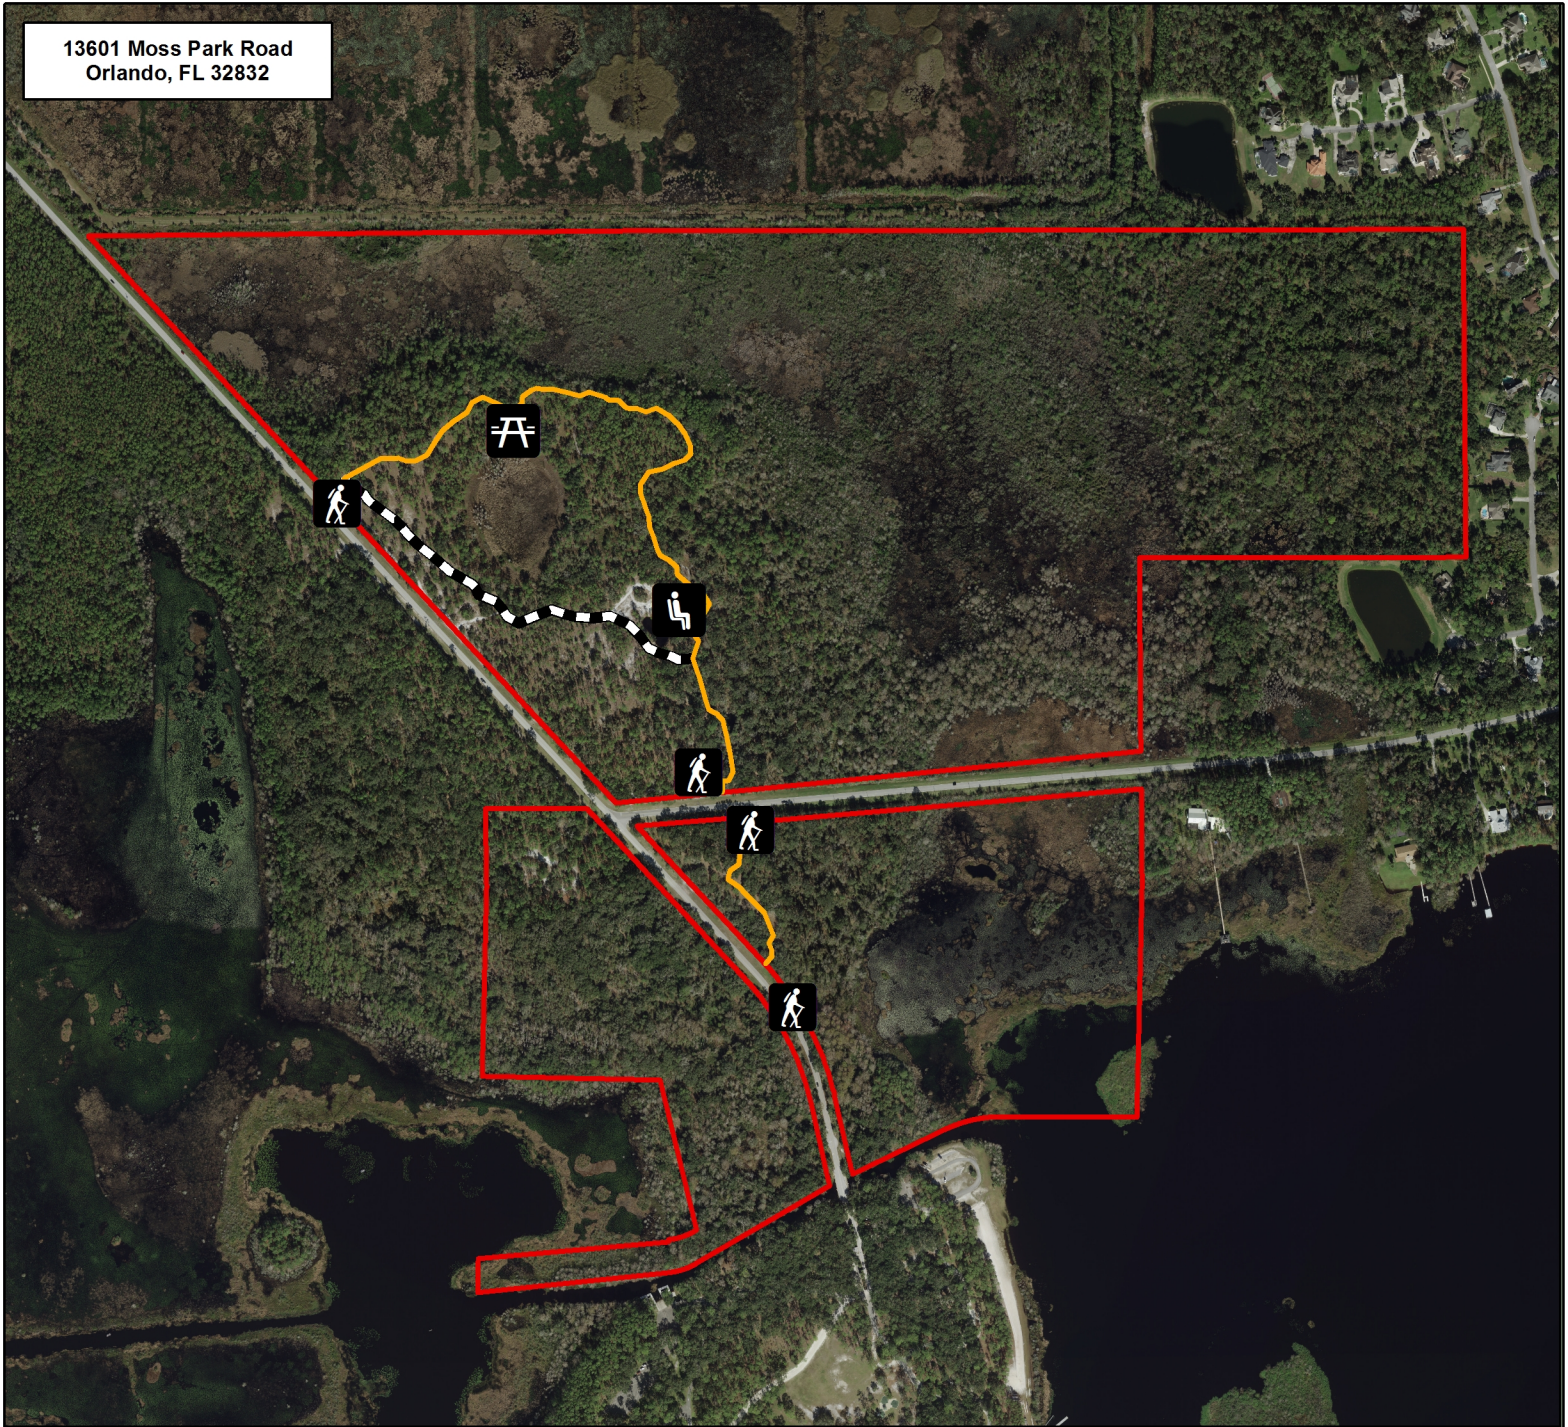

13601 Moss Park Road
Orlando, FL 32832

Trails

-  Florida National Scenic Trail - 0.78 miles (Easy)
-  White Trail - 0.32 miles (Easy)

Legend

-  Trailhead
-  Bench
-  Picnic Area
-  Crosby Island Marsh Preserve - 277 acres

Crosby Island
Marsh Preserve
Trail Map